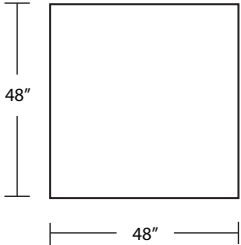

PRINCE

22 x 22 Ottoman

48 x 48 Square Cocktail Ottoman

38 x 54 Rect. Cocktail Ottoman

TOP VIEW SCALE: 1/4" = 1 FOOT
ALL DIMENSIONS ARE APPROXIMATE AND SUBJECT TO CHANGE.