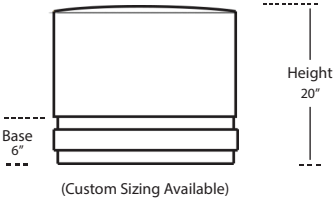

PRINCE

22 x 22 Ottoman

48 x 48 Square Cocktail Ottoman

38 x 54 Rect. Cocktail Ottoman

TOP VIEW SCALE: 1/4" = 1 FOOT
ALL DIMENSIONS ARE APPROXIMATE AND SUBJECT TO CHANGE.