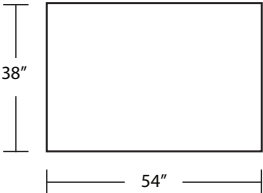

PRINCE

22 x 22 Ottoman

48 x 48 Square Cocktail Ottoman

38 x 54 Rect. Cocktail Ottoman

TOP VIEW SCALE: 1/4" = 1 FOOT
ALL DIMENSIONS ARE APPROXIMATE AND SUBJECT TO CHANGE.