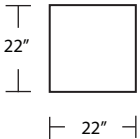

PRINCE

22 x 22 Ottoman

48 x 48 Square Cocktail Ottoman

38 x 54 Rect. Cocktail Ottoman

TOP VIEW SCALE: 1/4" = 1 FOOT
ALL DIMENSIONS ARE APPROXIMATE AND SUBJECT TO CHANGE.