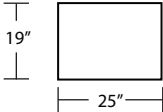

NIGEL

Chair

Ottoman

TOP VIEW SCALE: 1/4" = 1 FOOT
SEAT DEPTH MAY VARY DEPENDING ON BACK PILLOW PLACEMENT
ALL DIMENSIONS ARE APPROXIMATE AND SUBJECT TO CHANGE
REVISED 02/02/2017