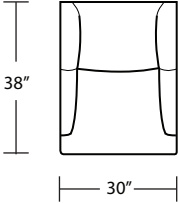

NIGEL

Chair

Ottoman

TOP VIEW SCALE: 1/4" = 1 FOOT
SEAT DEPTH MAY VARY DEPENDING ON BACK PILLOW PLACEMENT
ALL DIMENSIONS ARE APPROXIMATE AND SUBJECT TO CHANGE
REVISED 02/02/2017