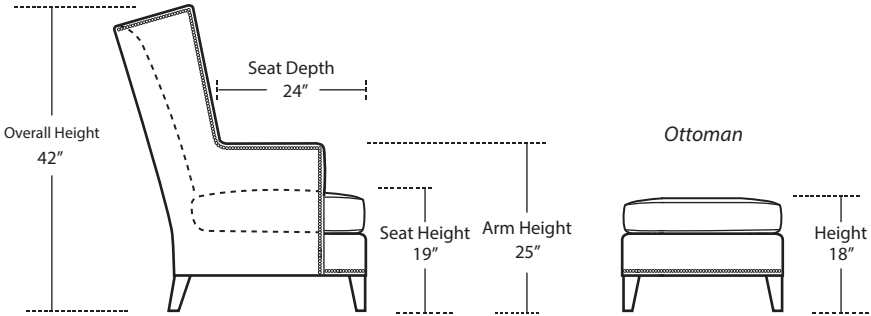

NIGEL

Chair

Ottoman

TOP VIEW SCALE: 1/4" = 1 FOOT
SEAT DEPTH MAY VARY DEPENDING ON BACK PILLOW PLACEMENT
ALL DIMENSIONS ARE APPROXIMATE AND SUBJECT TO CHANGE
REVISED 02/02/2017