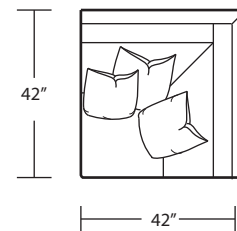

MONTARA

LAF 1 Arm Chair

Square Corner

RAF 1 Arm Chair

Bumper Ottoman

Armless Chair

TOP VIEW SCALE: 1/4" = 1 FOOT
SEAT DEPTH MAY VARY DEPENDING ON BACK PILLOW PLACEMENT
ALL DIMENSIONS ARE APPROXIMATE AND SUBJECT TO CHANGE
REVISED 07/20/2017