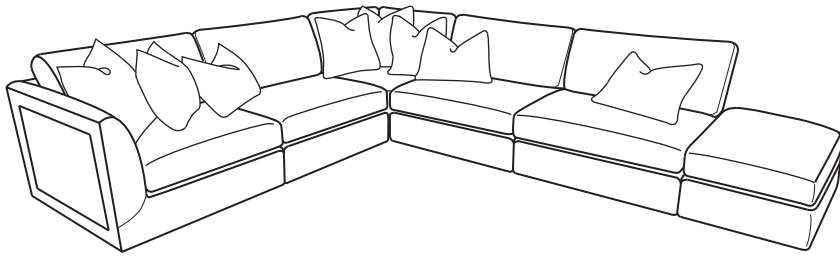

MONTARA

LAF 1 Arm Chair

Square Corner

RAF 1 Arm Chair

Bumper Ottoman

Armless Chair

TOP VIEW SCALE: 1/4" = 1 FOOT
SEAT DEPTH MAY VARY DEPENDING ON BACK PILLOW PLACEMENT
ALL DIMENSIONS ARE APPROXIMATE AND SUBJECT TO CHANGE
REVISED 07/20/2017