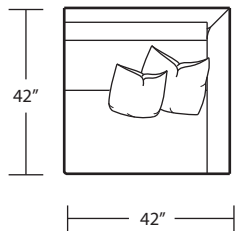

MONTARA

LAF 1 Arm Chair

Square Corner

RAF 1 Arm Chair

Bumper Ottoman

Armless Chair

TOP VIEW SCALE: 1/4" = 1 FOOT
SEAT DEPTH MAY VARY DEPENDING ON BACK PILLOW PLACEMENT
ALL DIMENSIONS ARE APPROXIMATE AND SUBJECT TO CHANGE
REVISED 07/20/2017