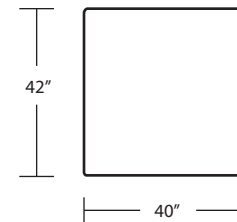

MONTARA

LAF 1 Arm Chair

Square Corner

RAF 1 Arm Chair

Bumper Ottoman

Armless Chair

TOP VIEW SCALE: 1/4" = 1 FOOT
SEAT DEPTH MAY VARY DEPENDING ON BACK PILLOW PLACEMENT
ALL DIMENSIONS ARE APPROXIMATE AND SUBJECT TO CHANGE
REVISED 07/20/2017