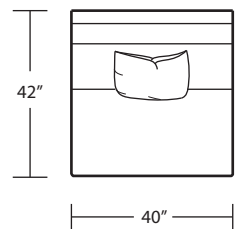

MONTARA

LAF 1 Arm Chair

Square Corner

RAF 1 Arm Chair

Bumper Ottoman

Armless Chair

TOP VIEW SCALE: 1/4" = 1 FOOT
SEAT DEPTH MAY VARY DEPENDING ON BACK PILLOW PLACEMENT
ALL DIMENSIONS ARE APPROXIMATE AND SUBJECT TO CHANGE
REVISED 07/20/2017