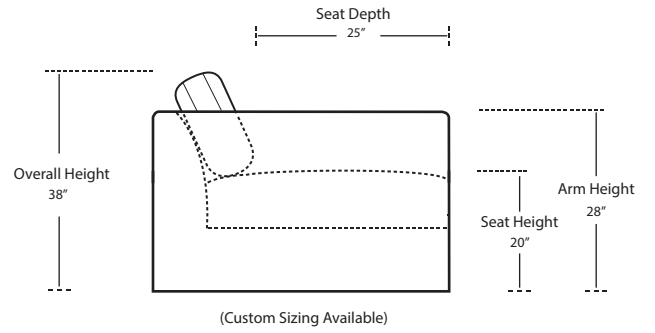

MONTARA

LAF 1 Arm Chair

Square Corner

RAF 1 Arm Chair

Bumper Ottoman

Armless Chair

TOP VIEW SCALE: 1/4" = 1 FOOT
SEAT DEPTH MAY VARY DEPENDING ON BACK PILLOW PLACEMENT
ALL DIMENSIONS ARE APPROXIMATE AND SUBJECT TO CHANGE
REVISED 07/20/2017