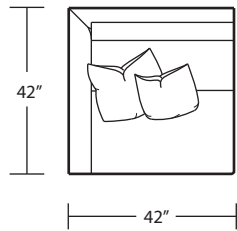

MONTARA

LAF 1 Arm Chair

Square Corner

RAF 1 Arm Chair

Bumper Ottoman

Armless Chair

TOP VIEW SCALE: 1/4" = 1 FOOT
SEAT DEPTH MAY VARY DEPENDING ON BACK PILLOW PLACEMENT
ALL DIMENSIONS ARE APPROXIMATE AND SUBJECT TO CHANGE
REVISED 07/20/2017