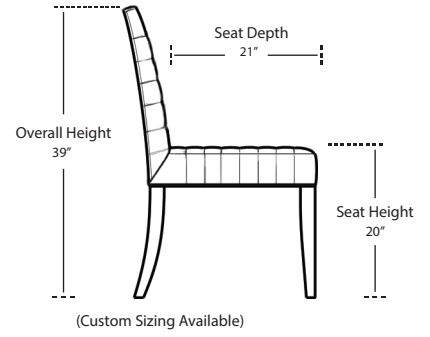

MARIKO

Dining Side Chair (39H 20SH)

Counterstool (41H 27SH)

Barstool (43H 29SH)