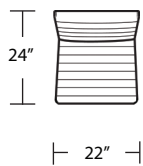

MARIKO

Dining Side Chair (39H 20SH)

Counterstool (41H 27SH)

Barstool (43H 29SH)