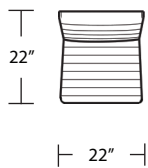

MARIKO

Dining Side Chair (39H 20SH)

Counterstool (41H 27SH)

Barstool (43H 29SH)