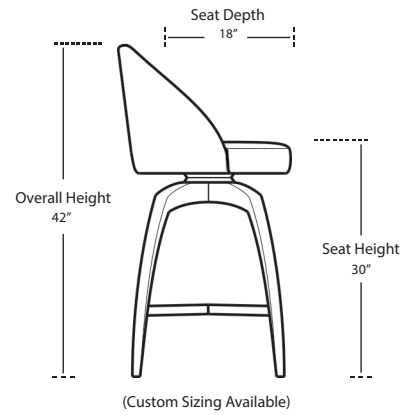

# ELON

*Barstool (42H 30SH)*

*Counterstool (40H 28SH)*