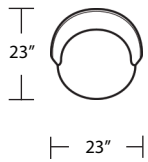

# ELON

*Barstool (42H 30SH)*

*Counterstool (40H 28SH)*