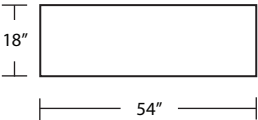

DEMETRI

(Custom Sizing Available)

Ottoman (24 x 24)

Square Cocktail Ottoman (48 x 48)

Bench Tray (19.5 x 18)

Bench (18 x 54)

Rectangle Cocktail Ottoman (36 x 54)

XL Bench (18 x 72)

LSF Angle Bench (L54 x R72)

Angle Bench (L54 x R54)

RSF Angle Bench (L72 x R54)

TOP VIEW SCALE: 1/4" = 1 FOOT
ALL DIMENSIONS ARE APPROXIMATE AND SUBJECT TO CHANGE