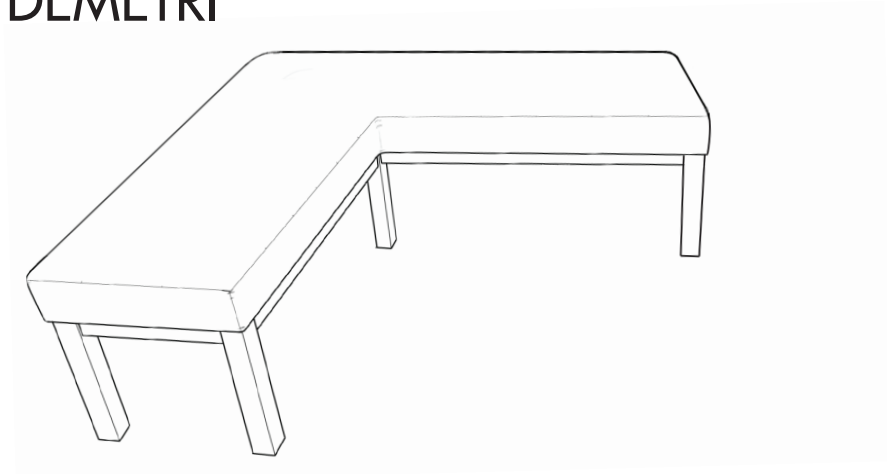

DEMETRI

(Custom Sizing Available)

Ottoman (24 x 24)

Square Cocktail Ottoman (48 x 48)

Bench Tray (19.5 x 18)

Bench (18 x 54)

Rectangle Cocktail Ottoman (36 x 54)

XL Bench (18 x 72)

LSF Angle Bench (L54 x R72)

Angle Bench (L54 x R54)

RSF Angle Bench (L72 x R54)

TOP VIEW SCALE: 1/4" = 1 FOOT
ALL DIMENSIONS ARE APPROXIMATE AND SUBJECT TO CHANGE