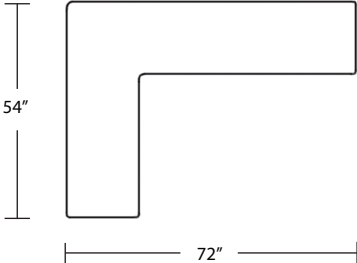

DEMETRI

(Custom Sizing Available)

Ottoman (24 x 24)

Square Cocktail Ottoman (48 x 48)

Bench Tray (19.5 x 18)

Bench (18 x 54)

Rectangle Cocktail Ottoman (36 x 54)

XL Bench (18 x 72)

LSF Angle Bench (L54 x R72)

Angle Bench (L54 x R54)

RSF Angle Bench (L72 x R54)

TOP VIEW SCALE: 1/4" = 1 FOOT
ALL DIMENSIONS ARE APPROXIMATE AND SUBJECT TO CHANGE