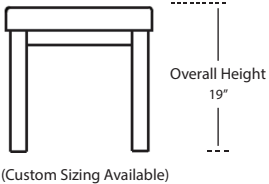

DEMETRI

(Custom Sizing Available)

Ottoman (24 x 24)

Square Cocktail Ottoman (48 x 48)

Bench Tray (19.5 x 18)

Bench (18 x 54)

Rectangle Cocktail Ottoman (36 x 54)

XL Bench (18 x 72)

LSF Angle Bench (L54 x R72)

Angle Bench (L54 x R54)

RSF Angle Bench (L72 x R54)

TOP VIEW SCALE: 1/4" = 1 FOOT
ALL DIMENSIONS ARE APPROXIMATE AND SUBJECT TO CHANGE