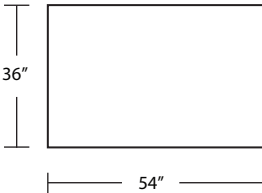

DEMETRI

(Custom Sizing Available)

Ottoman (24 x 24)

Square Cocktail Ottoman (48 x 48)

Bench Tray (19.5 x 18)

Bench (18 x 54)

Rectangle Cocktail Ottoman (36 x 54)

XL Bench (18 x 72)

LSF Angle Bench (L54 x R72)

Angle Bench (L54 x R54)

RSF Angle Bench (L72 x R54)

TOP VIEW SCALE: 1/4" = 1 FOOT
ALL DIMENSIONS ARE APPROXIMATE AND SUBJECT TO CHANGE