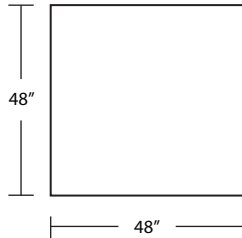

DEMETRI

(Custom Sizing Available)

Ottoman (24 x 24)

Square Cocktail Ottoman (48 x 48)

Bench Tray (19.5 x 18)

Bench (18 x 54)

Rectangle Cocktail Ottoman (36 x 54)

XL Bench (18 x 72)

LSF Angle Bench (L54 x R72)

Angle Bench (L54 x R54)

RSF Angle Bench (L72 x R54)

TOP VIEW SCALE: 1/4" = 1 FOOT
ALL DIMENSIONS ARE APPROXIMATE AND SUBJECT TO CHANGE