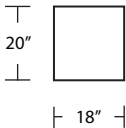

DEMETRI

(Custom Sizing Available)

Ottoman (24 x 24)

Square Cocktail Ottoman (48 x 48)

Bench Tray (19.5 x 18)

Bench (18 x 54)

Rectangle Cocktail Ottoman (36 x 54)

XL Bench (18 x 72)

LSF Angle Bench (L54 x R72)

Angle Bench (L54 x R54)

RSF Angle Bench (L72 x R54)

TOP VIEW SCALE: 1/4" = 1 FOOT
ALL DIMENSIONS ARE APPROXIMATE AND SUBJECT TO CHANGE