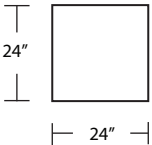

DEMETRI

(Custom Sizing Available)

Ottoman (24 x 24)

Square Cocktail Ottoman (48 x 48)

Bench Tray (19.5 x 18)

Bench (18 x 54)

Rectangle Cocktail Ottoman (36 x 54)

XL Bench (18 x 72)

LSF Angle Bench (L54 x R72)

Angle Bench (L54 x R54)

RSF Angle Bench (L72 x R54)

TOP VIEW SCALE: 1/4" = 1 FOOT
ALL DIMENSIONS ARE APPROXIMATE AND SUBJECT TO CHANGE