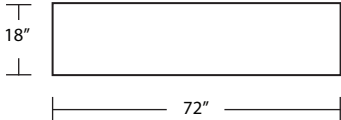

DEMETRI

(Custom Sizing Available)

Ottoman (24 x 24)

Square Cocktail Ottoman (48 x 48)

Bench Tray (19.5 x 18)

Bench (18 x 54)

Rectangle Cocktail Ottoman (36 x 54)

XL Bench (18 x 72)

LSF Angle Bench (L54 x R72)

Angle Bench (L54 x R54)

RSF Angle Bench (L72 x R54)

TOP VIEW SCALE: 1/4" = 1 FOOT
ALL DIMENSIONS ARE APPROXIMATE AND SUBJECT TO CHANGE