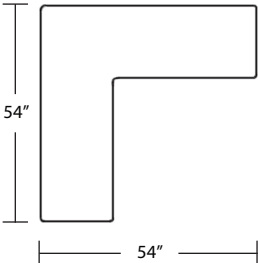

DEMETRI

(Custom Sizing Available)

Ottoman (24 x 24)

Square Cocktail Ottoman (48 x 48)

Bench Tray (19.5 x 18)

Bench (18 x 54)

Rectangle Cocktail Ottoman (36 x 54)

XL Bench (18 x 72)

LSF Angle Bench (L54 x R72)

Angle Bench (L54 x R54)

RSF Angle Bench (L72 x R54)

TOP VIEW SCALE: 1/4" = 1 FOOT
ALL DIMENSIONS ARE APPROXIMATE AND SUBJECT TO CHANGE