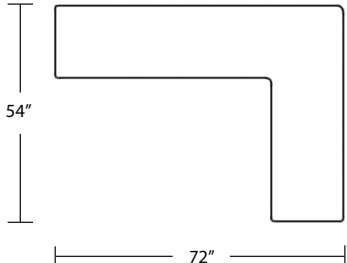

DEMETRI

(Custom Sizing Available)

Ottoman (24 x 24)

Square Cocktail Ottoman (48 x 48)

Bench Tray (19.5 x 18)

Bench (18 x 54)

Rectangle Cocktail Ottoman (36 x 54)

XL Bench (18 x 72)

LSF Angle Bench (L54 x R72)

Angle Bench (L54 x R54)

RSF Angle Bench (L72 x R54)

TOP VIEW SCALE: 1/4" = 1 FOOT
ALL DIMENSIONS ARE APPROXIMATE AND SUBJECT TO CHANGE